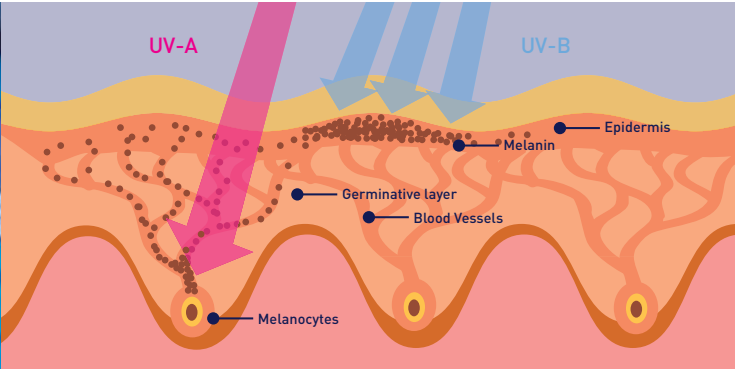

ABOUT GLOBAL SUNLIGHT

OUR MISSION

Global Sun Light became a separate JK company in 2000. The company was formed as a master distributor of tanning lamps and related components. It has remained our intent to excel in this role – and in this regard, we've been quite successful!

It is the mission of Global Sun Light to best serve the tanning lamp needs of our chosen market; to bring to that market the broadest available assortment of tanning lamp products; to efficiently and effectively serve the widest possible geographic area; to deliver the needed products in the quickest fashion; to provide top quality and performance, and excellent customer service, at competitive prices.

Through diligent and cheerful customer service, we will forge strong trading partnerships with our customers; we will strive to become their preferred trading partner.

And together, we will contribute to each other's growth, profitability, and success.

877-786-5267 TOLL FREE · WWW.GLOBALSUNLIGHT.COM

SUNLIGHT

TANNING: IT'S FUN, IT'S A WAY OF LIFE & IT'S A SCIENCE!

Cosmetic tanning is a pleasant exercise of one of our bodies' natural functions:

when sunlight, or artificially created ultraviolet light, contacts human skin, a tanning response takes place. Actually, this response is the body's creation of a protective "umbrella" through the darkening of the cells in the upper layer of the skin.

How this happens actually involves a little bit of physics and a little bit of photobiology; but don't let that scare you – the concepts are easy enough to grasp!

It all starts when ultraviolet (UV) light contacts the skin. Different components of the UV perform different functions. These components are:

UVA1: invisible light energy with wavelengths of 340-400 nanometers. This UV component tans the skin by oxidizing melanin granules.

UVA2: invisible light energy with wavelengths of 320-340 nanometers. This intermediate, or erythemal UVA has some of the characteristics of UVA1, and some of the characteristics of UVB.

UVB: invisible light energy with wavelengths of 280-320 nanometers. This UV component reddens the skin, and initiates the tanning process, by stimulating the formation of melanin.

A nanometer, by the way, is a metric measurement, equal to about 1/100,000 the thickness of a human hair.

The first step in the tanning response is a reddening reaction called erythema. This is the skin's response to UVB. Erythema also causes the formation in the skin of a protective substance called melanin. This naturally-synthesized material is intended to reduce the transparency of the upper layers of skin – thus protecting it. As the melanin rises to the surface, the UVA rays contained in a tanning exposure, oxidize the melanin and causes it to turn brown. And thus, a tan is born!